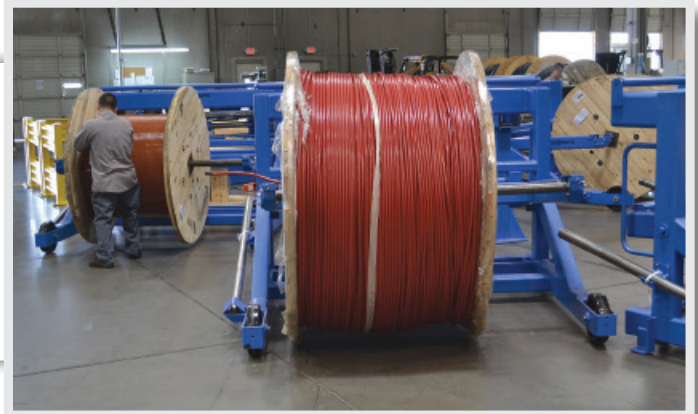

- **\$10,000,000+** inventory located in Mississauga, ON.
- **Overnight Delivery** within the GTA.
- **Same Day Shipments** and **24/7 Emergency Service** available.

FACTORY VALUE ADDED SERVICES

- Cut to length
- Pulling Eyes
- Same Day Shipping
- Custom Reel Staging and Labeling
- Paralleling
- Stacking/Layering
- 24/7 Emergency Service
- Returnable Reels