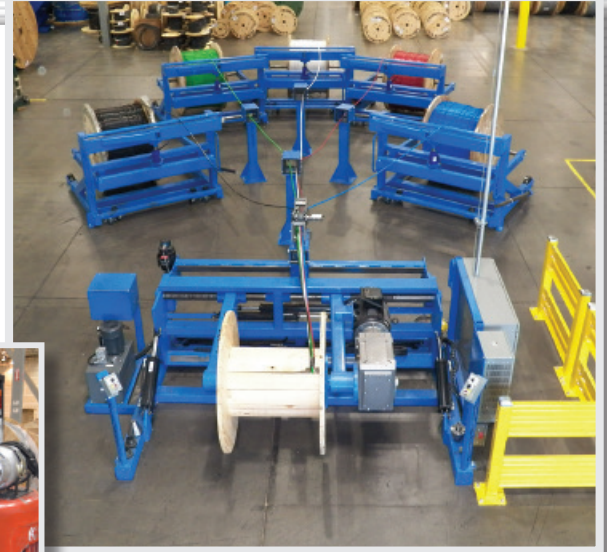

- **\$10,000,000+** inventory located in Mississauga, ON.
- **Overnight Delivery** within the GTA.
- **Same Day Shipments** and **24/7 Emergency Service** available.

FACTORY VALUE ADDED SERVICES

- Cut to length
- Pulling Eyes
- Same Day Shipping
- Custom Reel Staging and Labeling
- Paralleling
- Stacking/Layering
- 24/7 Emergency Service
- Returnable Reels